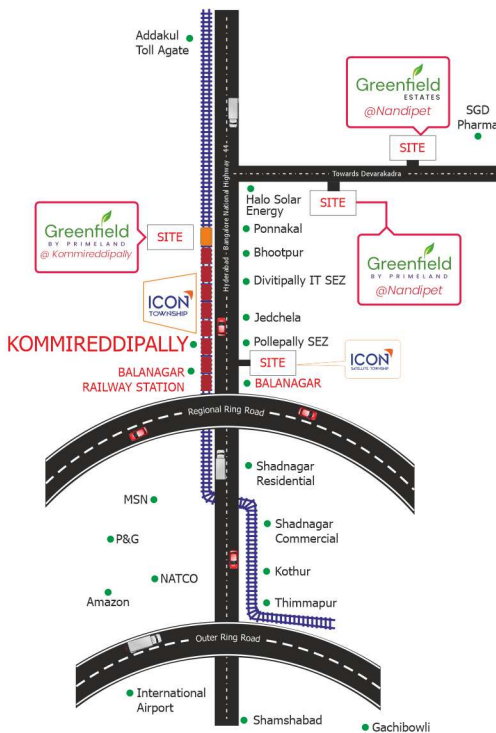

100 ACRES OF PREMIUM FARMLAND PROJECT

Kommireddipally on Hyderabad-Bengaluru
National Highway, Telangana 509382

EXPLORE THE BEAUTY OF LIFE IN THE LAP OF NATURE

Farmland with
Palm Oil Plantation

Gated
Community

Clubhouse &
Swimming Pool

24 Hours
Security

Kids Play Area &
Outdoor Games

Greenfield
BY PRIMELAND

**100+ ACRES
GATED COMMUNITY
FARMLANDPROJECT**

WITH
PALM OIL PLANTATION!

Experience life's true wonders right here. Breathe in the bounty of nature and breathe out the stress!

- 30' & 40' wide roads
- Land boundary plantation
- Drip irrigation & water resources
- Pond facing farm Units

LOCATION

Kommireddipally on Hyderabad-Bengaluru National Highway, Telangana 509382

3 Min. (1 km) from National Highway